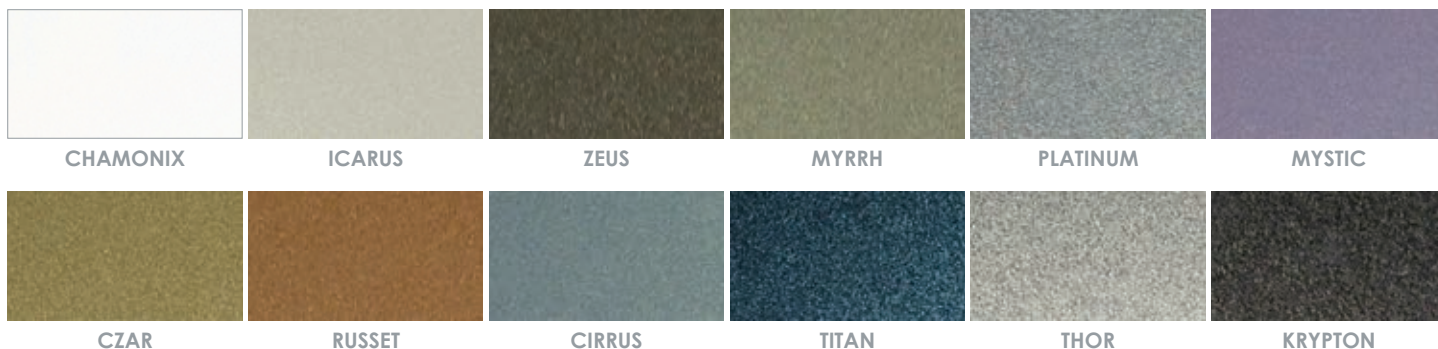

DecoLuxe

Add a sprinkle of shimmer and sparkle to a project with DecoLuxe, a stunning metallic splashback.

TECHNICAL SPECIFICATION

- Recommended Use:
  Splashbacks, Worktops, Desktops, Wall Cladding, Furniture Cladding, Furniture Door Fronts, Bar Tops, Whiteboards
- Non stick easy to clean, DecoShield treatment can be applied to DecoLuxe
- Glass thickness:
  **4mm Door Fronts
  6mm Splashback
  10mm Worktops**
- Sheet size:
  **4mm 3200mm x 1800mm
  6mm 3600mm x 1800mm
  10mm 3200mm x 1800mm**
- Deco Glaze opticlear glass is used for minimal colour distortion
- Options:
  We can mix paints and finishes to your specification
- Glass is toughened as required
- Scratches:
  Scratches are easily repairable
- Lead Time:
  10 – 15 working days
- Resistance:
  Non porous, heat shock up to 200°C, stain, acid, chemical & water resistant
- Buying Options:
  Deco Glaze complete survey and installation service, supply only, or collection from Deco Glaze factory
- Bespoke Options:
  Shaping, drilling and cut outs available
- Ordering Samples:
  Please order via samples@decoglaze.co.uk
- Guarantee:
  10 years against discolouration and delamination when installed by Deco Glaze approved installation partners